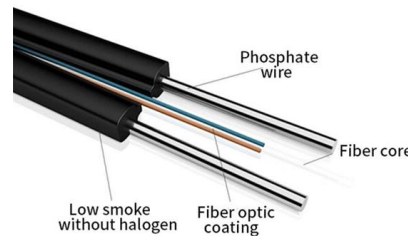

Cisco SFP vs GBIC vs XFP vs SFP+: A Practical

Learn the differences between SFP, SFP+, GBIC, and XFP modules - speeds, distances, and compatibility, from Network-Switch experts.