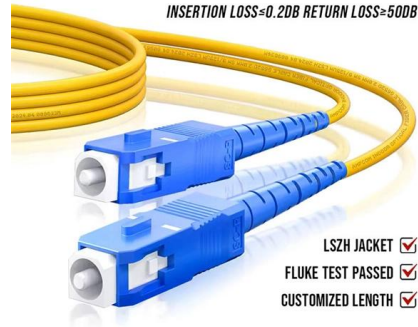

Altronix Products

Dual Fiber Optic SFP 1G Link, 4-port PoE+ switch and power supply. NEMA1 rated Indoor enclosure BC300 Altronix NetWaySP41X PoE+ Hardened Switch provides two (2) 1Gb SFP (Fiber) ports and