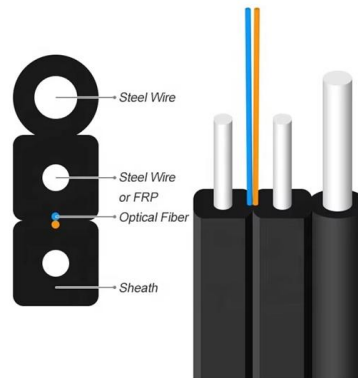

Huijue-Efficient Integrated Energy Solutions

Huijue Group was established in 2002 and is a comprehensive high-tech group that integrates diversified development such as communications, the Internet of Things, and new energy.

How To Set Up Your First Beehive

A box-either waxed cardboard or wooden-containing 3, 4, or 5 frames filled with brood (the bee larvae in all stages), worker bees and their egg

Communication container station

It is used in scenarios such as communication base stations, smart cities, transportation, power systems and other edge sites to provide stable power