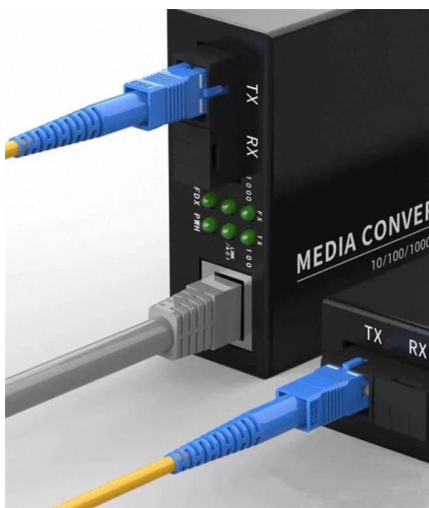

Huijue Group

Huijue Group's EMS optimizes energy usage, reduces costs, and enhances efficiency with real-time monitoring and seamless integration for reliable,