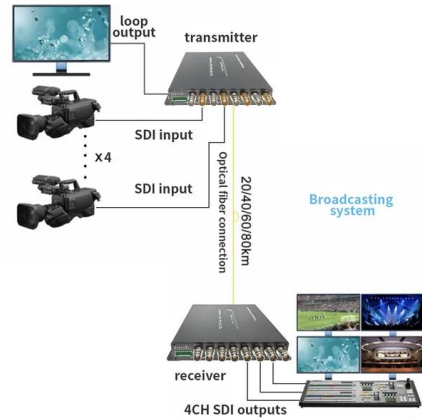

Cif Bathroom Spray 700 ml

Buy Cif Bathroom Spray 700 ml from the brand Cif at Iceland on TheUKHighStreet . Price: £2.40.

Iceland Trade Statistics , WITS

Iceland Trade Statistics including exports and imports by partner and products, tariffs and relevant development indicators.