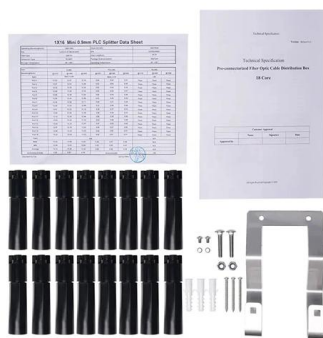

Ex-Junction boxes and terminal enclosures ATEX

All junction boxes and terminal boxes are designed to meet the essential requirements of the ATEX Directive (94/9/EC). Devices with additional measures