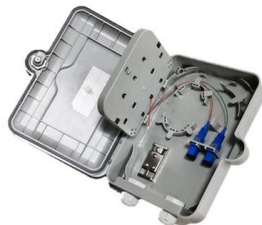

Low Voltage Distribution Box Manufacturer & Supplier

Explore Zoliov's full range of low voltage distribution boxes, designed to deliver safe, reliable, and efficient power distribution for a wide variety of applications.