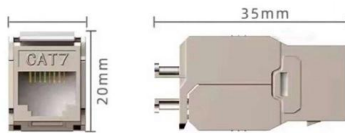

Low Voltage Cable Distribution Box , Cable Branch Box

The low voltage cable distribution box is used in the power distribution system with alternating currents of 50Hz and rated voltage of 380V. The box acts as the