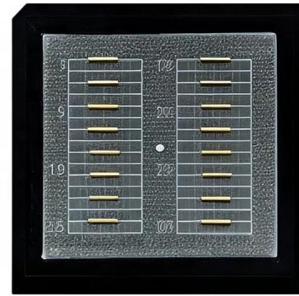

### **Electrical Control Panel/Distribution Board Cover**

Type: Power Structure: Distribution Box  
Operation Voltage: Low Voltage Size: From 200X200X150mm to 1400X1200X300mm  
Application Range: Electrical Shell

## Electrical Box Covers

Metal Electrical Box Covers & Device Plates - Made in the USA. Durable galvanized steel covers and device-mount plates, sized for standard 4" square metal-electric