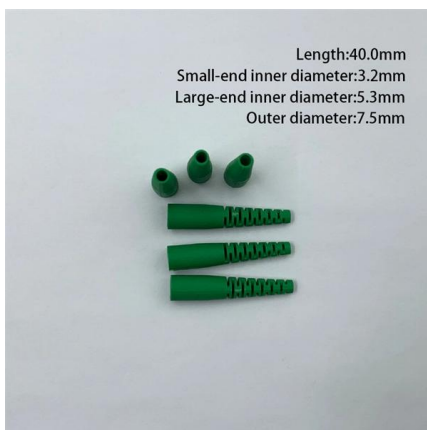

Cabilock Electric Distribution Box Cover Protective Plate Made of

-Compatible with various types of control boxes, distribution box circuit breaker protection field. - The panel of the circuit breaker box effectively protects against external influences.