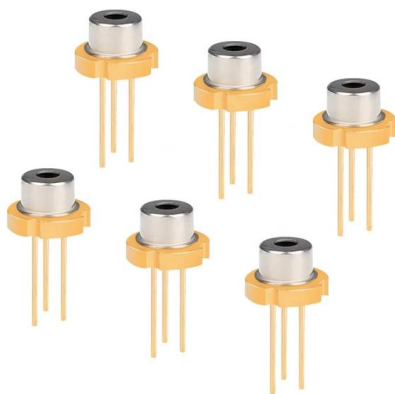

Complete Guide For Distribution Boxes Types

Distribution boxes, also known as electrical distribution boards or panels, are pivotal components in electrical systems, ensuring the safe and organized distribution of