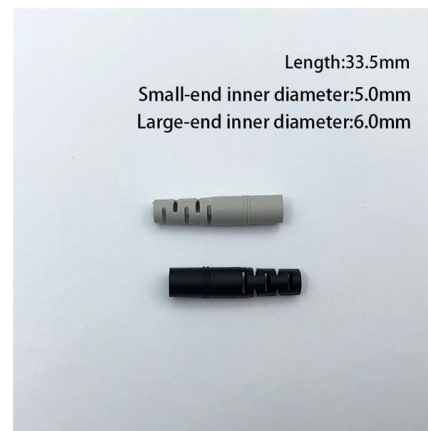

Installing a Switch

Installing a Switch For initial switch setup, assigning the switch IP address, and powering on information, see the switch getting started guide on Cisco . This chapter contains these topics: