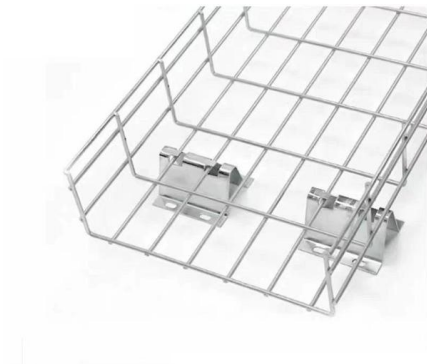

Installation of Cold-Rolled Steel Plate Distribution Boxes in China

Installation of Cold-Rolled Steel Plate Distribution Boxes in China

China Hot Rolled Plate Manufacturers, Cold Rolled Steel

GNEE (Tianjin) Multinational Trade Co., Ltd:
We're professional hot rolled plate, cold rolled steel, galvanized steel, stainless steel, silicon steel manufacturers and

LRP8-24 Cold-Rolled Steel Plate Electronic Distribution Box Plastic

Key attributes External Size 72*35*63 Material Cold-Roll Steel Sheet cover and base IP level - Type Household distribution box Place of Origin Zhejiang, China Model Number LRP8-24 Brand Name

Cold-Rolled Steel Distribution Box for Electronics with Thermosetting

Crafted from high-quality cold-rolled steel with a corrosion-resistant powder-coat finish, it ensures durability and protection against dust, splashes, and impacts, meeting IP65 standards. Secure

Custom Electrical Distribution Boxes

Other recommendations for your business
Durable Construction: Our Cold-Rolled Steel Custom Electrical Distribution Box is built with high-quality

Industrial Grade Embedded Concealed Installation Cold-rolled Steel