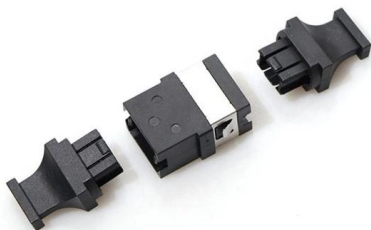

Industrial Cold Rolled Steel Distribution Cabinet with Inner Mounting

We specialize in distribution boxes, distribution cabinets, and custom non-standard sheet metal products, integrating sheet metal manufacturing with complete electrical systems.