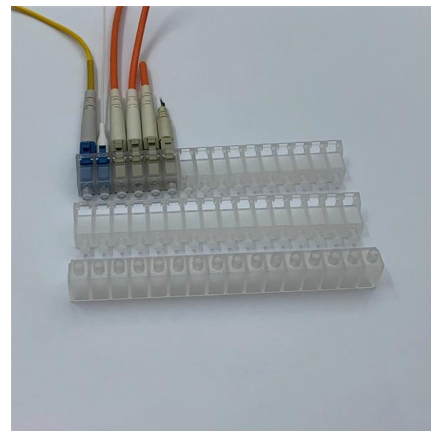

Distribution Box Cold-rolled Steel Plate Exposed/concealed

Shipping fee and delivery date to be negotiated. Chat with supplier now for more details.

Factory-Produced Cold Rolled Steel Plate IP54 100A 220/380V

Type Distribution Box Number of Sockets 6, 8, 20, 12, 24, 16 Lock Type Electromagnetic Lock Place of Origin Shanghai, China Model Number PZ30-12 Brand Name infraswin Product Name Power

Cold Rolled Steel Distributing Boxes

Enhance your outdoor space with durable and stylish cold rolled steel distributing box, designed to withstand the elements while adding elegance to your home. Perfect for business buyers seeking

Best distribution box manufacturers and suppliers in China

Premium manufacturers use electro-galvanized steel rather than standard cold-rolled variants, adding negligible cost but dramatically improving longevity in humid environments where