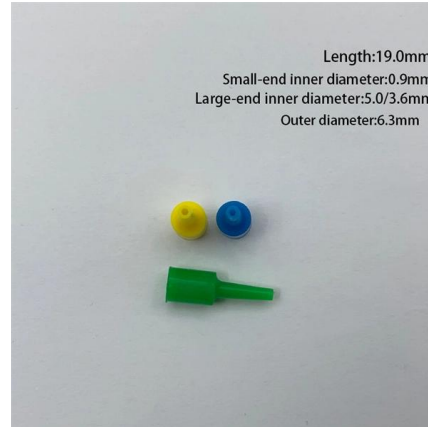

"Steel Plate Distribution Boxes"

China Steel Plate Distribution Boxes wholesale - Select 2026 high quality Steel Plate Distribution Boxes products in best price from certified Chinese manufacturers, suppliers, wholesalers and factory on