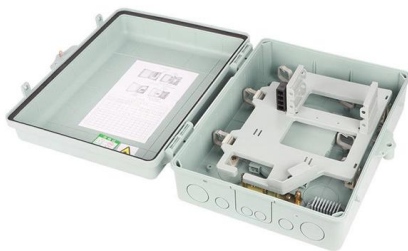

Cable Tray Installation

Whether you're building a commercial setup or upgrading an industrial plant, proper cable tray installation ensures neat wiring, safe access, and easy maintenance. But before you lay the first tray

Mastering Cable Tray Installation , Step-by-Step Guide for a Seamless

Learn how to install cable trays correctly. Get the ultimate step-by-step guide on setting up a seamless and reliable cable management system.

Resources for Cable tray and ladder systems

Submittals for cable ladder and tray Eaton's submittal builder tool for B-Line series cable ladder and tray allows you to easily filter, select and download straight