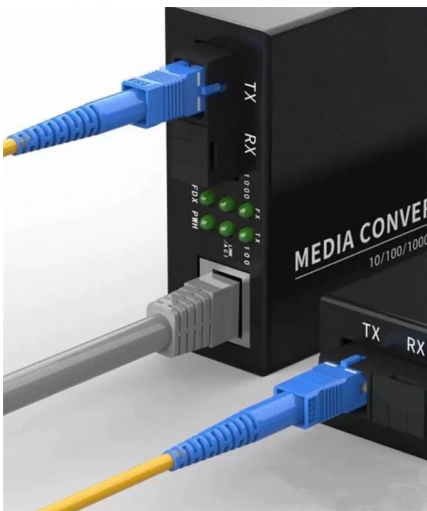

How to Install Your Home Power Inverter

Proper installation of your home power inverter is essential to ensure safety, efficiency, and longevity of the system. In this guide, we will walk you through the detailed process of installing a