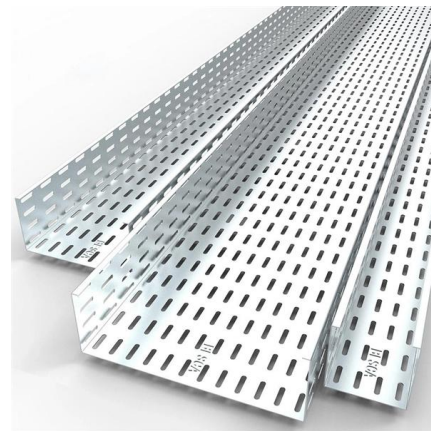

Aisle Containment Systems , Modular Aisle Containment

At row level, installing an Aisle Containment System (ACS) creates a physical barrier that separates hot and cold airflow. This system creates dedicated "hot aisles"