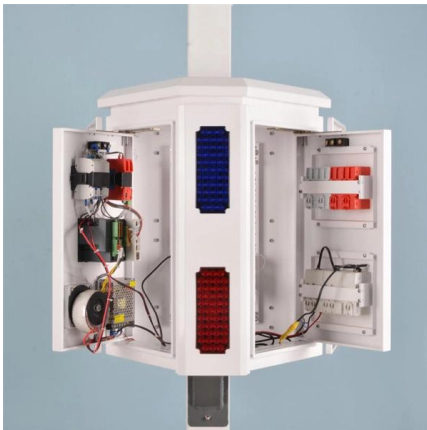

Aisle Containment , Modular Cleanroom & Data Center Containment

Our modular systems provide flexible, secure separation between hot and cold aisles or controlled zones to maintain optimal environmental performance.