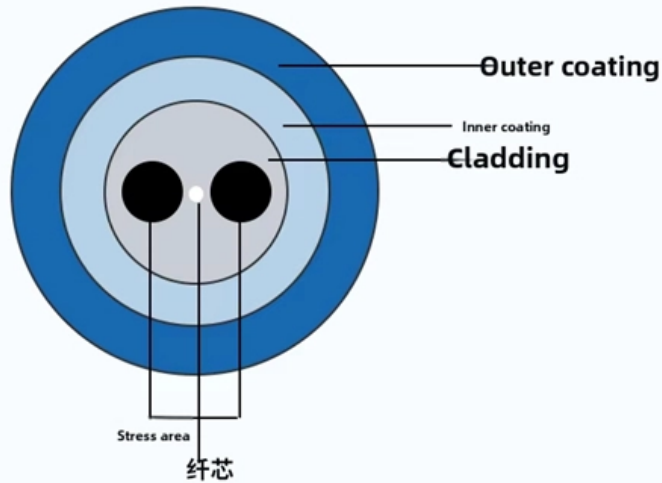

# Intermediate Cable Termination Box

Maintain the performance of polarization maintaining fiber

Accurate refractive index distribution

Good longitudinal uniformity

Optical fiber environment performance is stable

The cross-sectional area has good symmetry