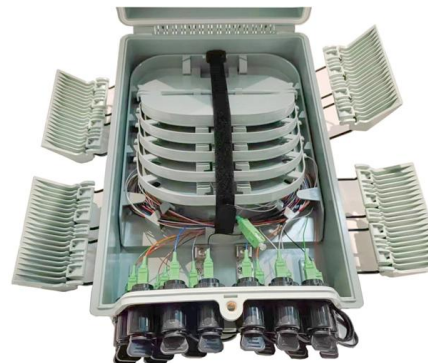

Contact Us

For datasheets, pricing, or custom high-speed optical interconnect solutions, please visit:
<https://syropy.com.pl>