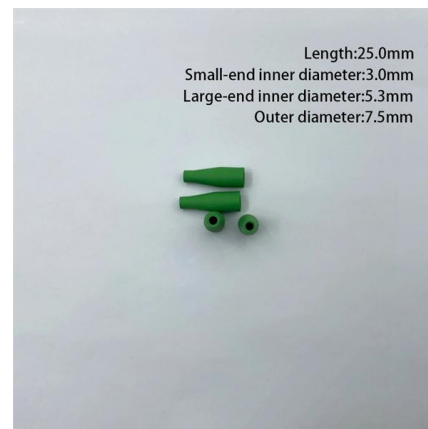

Fully optical networks explained

Fully optical networks explained (June 2022) This short explainer video describes the benefits of fully-optical networks and the technologies involved: Fiber optics, AirPON, Optical Cross-Connects (OXC) The media could not be loaded, either because the server or network failed or because the format is not supported.