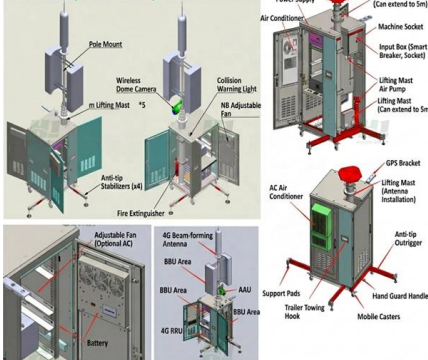

Product Composition Description