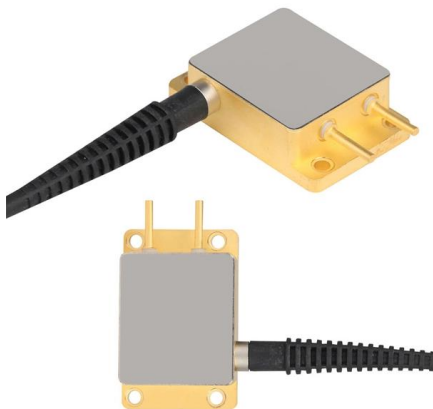

Mounting network cabinets on a wall . plywood?

Properly mounted plywood allows you to mount the equipment on the wall without being constrained to the stud locations or dealing with anchors - you