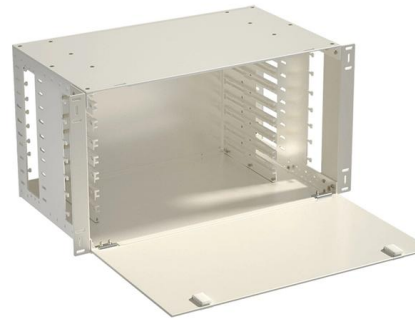

201 Stainless Steel Cable Tray Industrial Construction Trunking

Surface Finishing Anodized, Hot-Dip Galvanized, Passivated, Pre-Galvanized, Coated With Anti-Corrosion Paint Application Network, Industrial, Construction, Managing Cables, Cable Support,