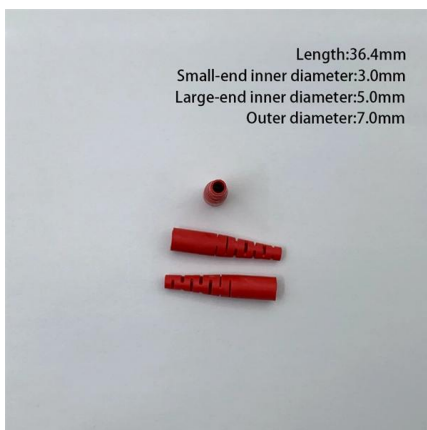

Steel Cable Tray

Steel Cable Tray Steel Cable Tray systems are Certified CSA Cable Tray, UL listed, and NEMA certified and are available in the following material types 316 Stainless

Cable Trays Manufacturer & Supplier in India

Ajay Industrial - global cable tray manufacturer & supplier in India. Heavy-duty, stainless & mild steel cable trays. Multiple sizes & materials. Enquire now!

Stainless Steel Fire Resistant Galvanized GI Perforated

Mangla Enterprises - Offering Stainless Steel Fire Resistant Galvanized GI Perforated Cable Trays at INR 100/meter in Palwal, Haryana. Also find GI