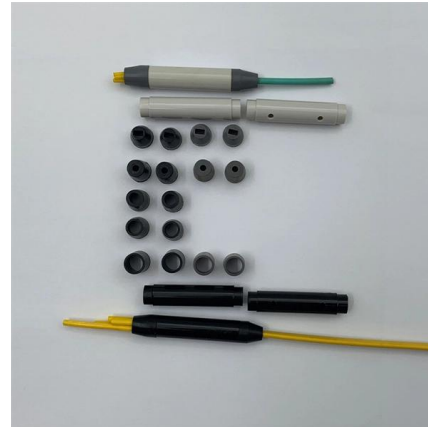

24 Core Single Mode Fiber Optic Cable Price

Fibre Optic Multicore Cable 24 Core Tight Buffered Singlemode 9/125 OS2 Single Mode Fiber Optic Cable Details Traditionally used in riser and vertical installations predominantly for internal