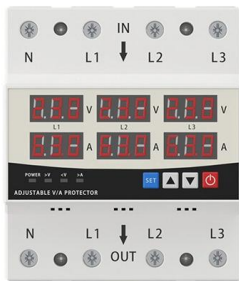

LED DISPLAY PANEL

CURRENT STATUS CLEARLY VISIBLE

IT CAN CLEARLY SHOW THE CURRENT STATUS AND VOLTAGE STATUS, WITH EFFICIENT OPERATION AND RAPID RESPONSE.