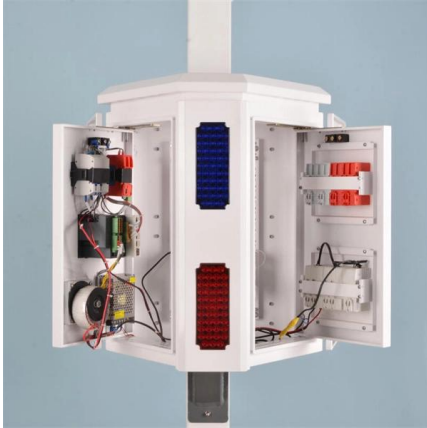

Israeli Single-Mode 24-Core Optical Cable

Overview

24 Core Single mode 9/125, Loose Tube jelly filled Cables, Multitube, Single Sheath - Outdoor Armored Cable - ECCS-Corrugated, complying to 9/125 ITU G. HES 24 Core, Multiple Tube, Steel Armored, Single Jacketed Fiber Optic Cable SM 9/125 μ Single Mode HES Brand Multi-Tube Steel Armored, Single Jacket Fiber Optic Cables HES brand multi-tube steel armored, single jacket fiber optic cables are designed for advanced fiber optic communication needs with. Black multi-purpose cable with twentyfour cores, rodent protection and pulling aid on both ends. The optical fiber elements are typically individually coated with layers and contained in a protective tube suitable for the environment where the cable will be deployed. Farnell's fibre optic cables are engineered to provide high-speed, high-bandwidth data transmission over long distances with minimal signal loss.

Israeli Single-Mode 24-Core Optical Cable

SGCC fiber optic cable 24 core OBFC, single mode

fiber optic cable 24 core OBFC, single mode
Suitable for infrastructure networks between telecommunication centers
Suitable for long distance communication service
Directly buried and

The 24 Core Underground Armoured Singlemode Fibre Optic Cable is engineered for high-performance data transmission in challenging underground environments. Featuring 24 singlemode fibers with a

24 Core Single Mode Fiber Optic Cable Multi-Tube