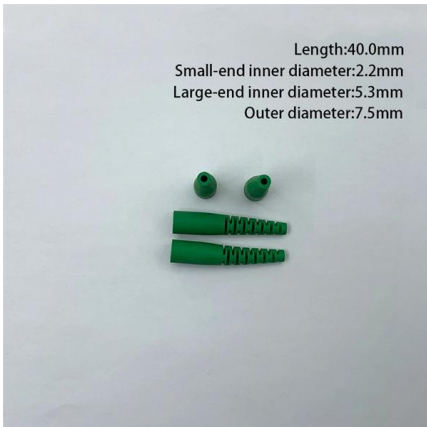

PoE Switches Near Kingston, Jamaica

New and used PoE Switches for sale in Kingston, Jamaica on Facebook Marketplace. Find great deals and sell your items for free.