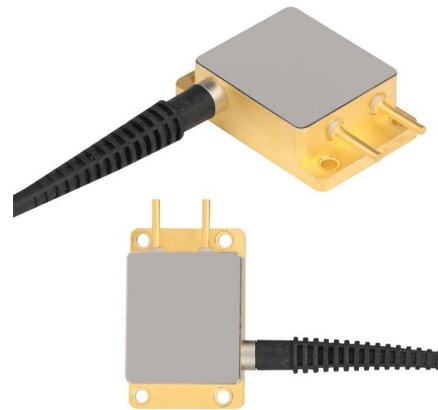

5-Ports Gigabit Solar PoE Switch For Industrial Use: Jamaica

Industrial-Grade Design: Featuring a robust IP40 metal housing and operating temperature range of -40? to 176?, this switch is built to withstand harsh industrial environments.