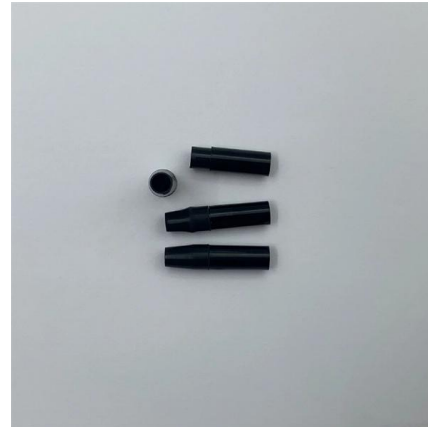

INLINE FIBER OPTIC SPLICE CLOSURE 24 -48

Lay the left fiber in the melting and connecting tray evenly, and fix the winding fiber with nylon ties. Use the trays from the bottom up. After all the fiber has been connected, cover the top layer and fix it.