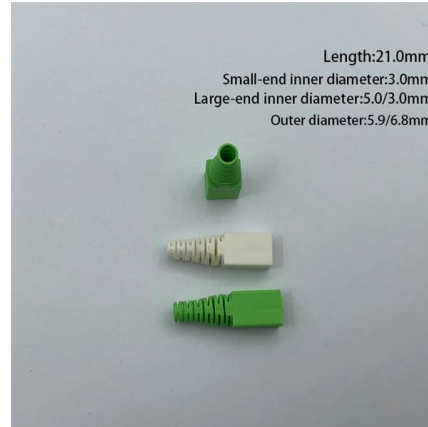

SP-GJS-03M 96Core Fiber Optic Dome IP68 Splice

It adopts scientifically formulated engineering plastic and be shaped by injection molding, with anti-aging, anti-corrosion, flame retardant, waterproof, anti-vibration