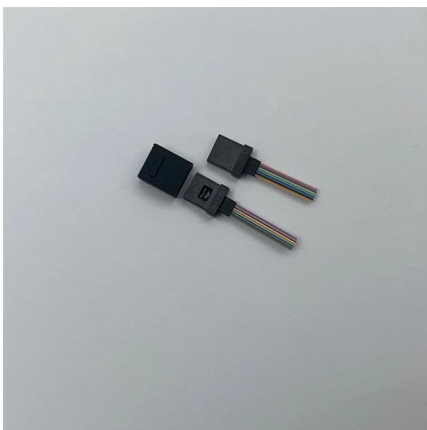

INLINE FIBER OPTIC SPLICE CLOSURE 24 -48

Overlapping fiber-melting tray and separate insulation earth unit make the disposition of the cores, expanding the capacity and cable-earthen flexible, convenient and safe. Outer metal component and