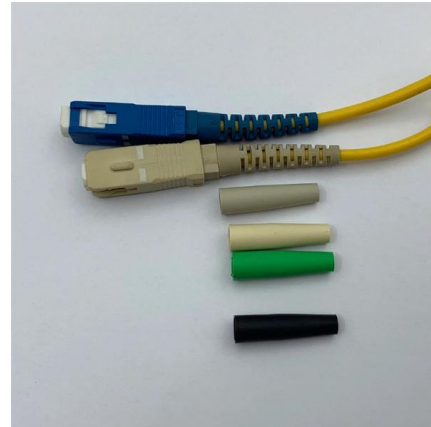

Installation

The GJS-M5/RS-A Dome Type Fiber Splice Closure is designed for straight-through connections in optical transmission, providing robust protection