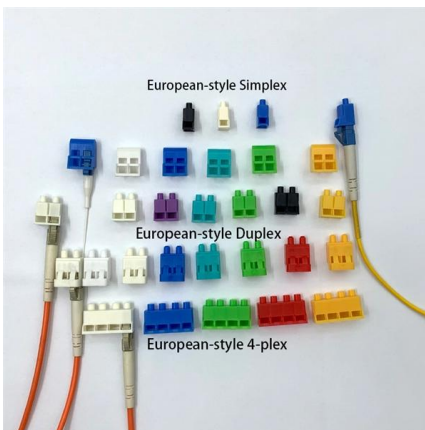

12 Port Fiber Optic Patch Panel

The 12 port fiber patch panel is made of high intensified & insulated material, thus having excellent mechanic performance; it can be pre-installed with different kinds of fiber optic adapters and pigtails