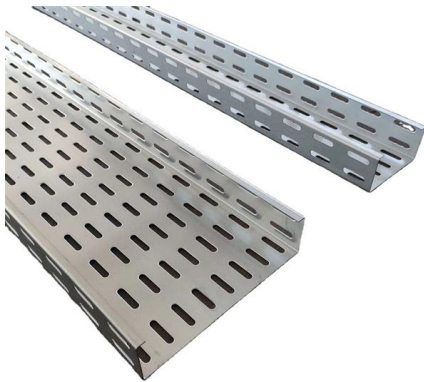

This patch panel is designed to provide a high-density termination point for your

12 Core Fiber Optic Patch Panel

The frame box has cable fixed press block, reinforced core, fixing device, 24 molten core fiber blanks, coiling device. All connecting rack adopts sealed rubber entrance.

UltraSlim 1RU Panel BASE12 96 Fiber

The MPO UltraSlim Panels contain factory-controlled and tested MPO-LC/SC fanouts to deliver optical performance and reliability. Low loss MPO Premium and LC/SC Premium versions are offered

fiber patch panel 12 port

Telhua's 12-port fiber optic patch panel provides the ideal solution for organizing and protecting your fiber connections in data centers, telecom central offices, and

Cisco High-Density Fiber Patch Panel, Simplex, MPO

Features and benefits Cisco's Patch Panel and Specialty Cables enable Day 1 connectivity and a fiber management solution. Patch Panel is a long

OEM 12 Cores Sc Upc ABS Fiber Patch Panel

FIBCONET offers wall-mounted and rack-mounted fiber optic patch panels for managing fiber optic cables. These panels are integrated units designed to