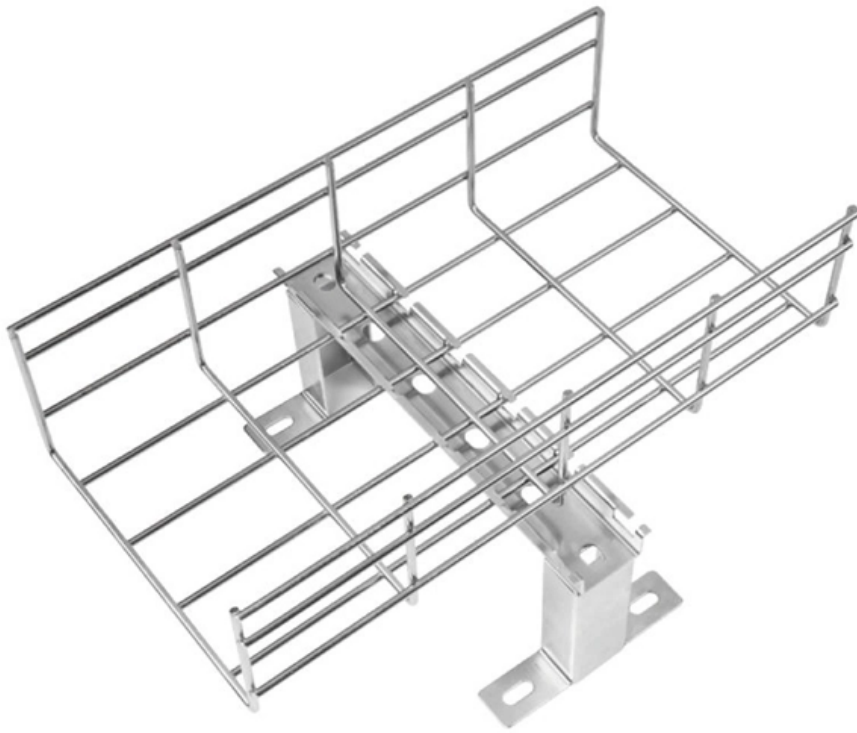

Japanese Network Patch Panel 12 Cores

Japanese Network Patch Panel 12 Cores

LF1SSC12B

1U 12 Simplex SC-PC (12 Fiber) OS2 Loaded Patch Panel with Splicing Tray- Half Loaded

12 Core Fiber Optic Patch Panel

12 Core Fiber Optic Patch Panel JZ-1822 Features 19 inches standard type rack box, It can be pulled and took out .the extension piece is slip slot is convenience of

12 port fiber patch panel , Newegg

Search Newegg for 12 port fiber patch panel. Get fast shipping and top-rated customer service.

Ultra Spec Cables 12 Port SC Fiber Patch Panel

Ultra Spec Cables' 12 Port SC 1U 19" Fiber Optic Patch Panel equips you with an easy and cost-effective way to organize and manage your fiber cabling. The SC

patch panel 12 port , Newegg

Search Newegg for patch panel 12 port. Get fast shipping and top-rated customer service.

12 Core Fiber Optic Patch Panel

Fiber Patch Panel 12 Core is constructed with the highest quality materials, including sturdy aluminum alloy and durable plastic. This means it is built to last and can

12-Port Cat6A Shielded Wall Mount Patch Panel

TRENDnet's 12-Port Cat6A Shielded Wall Mount Patch Panel, model TC-P12C6AS, is ideal for gigabit and 10G Copper Ethernet network applications. This patch

Understanding Fiber Patch Panels: A