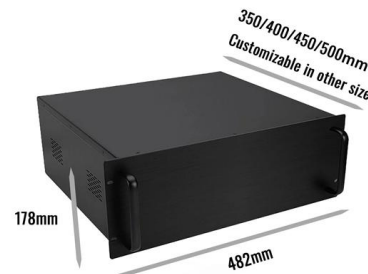

4 Core Fiber Optic Terminal Box

4 Core Fiber Optic Terminal Box Support termination, splicing, splitting, distribution and storage for fiber optic cable systems ABS or PC material used ensures the