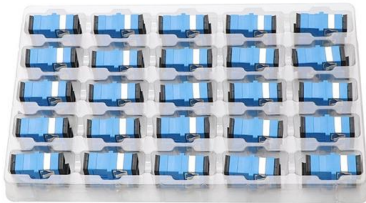

HTB8010 is a compact 4-port FTTH termination box for wall mounting, supporting SC adapters, splicing, and neat cable routing. Ideal for

4 Cores Terminal Box

SS-4Cores-001B 4 cores terminal and distribution box is used as a termination point for the feeder cable to connect with drop cable in FTTx communication network

The Fiber Optic Terminal Box is a comprehensive solution designed to simplify and optimize the connectivity of your FTTH communication network system.

4 Port SC Fiber Termination Box, 4 Cores Splice

This fiber wall outlet features 4 adapter ports compatible with SC or LC connectors, supporting up to 4-core or 8-core fiber splicing and termination.

FTB-04 4 Port FTTH panel, Fiber Terminal Box-AOA Tech

FTB-04 is an indoor terminal box called FTTH faceplate or FTTH terminal box, applied in the FTTH network to connect the drop cable and ONU devices through