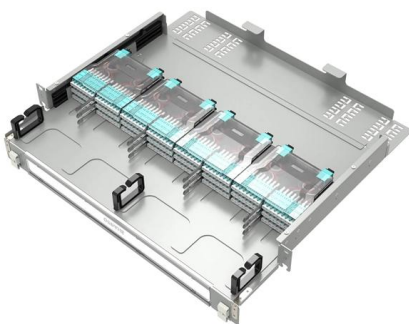

FTTH 4 Core Fiber Optic Terminal Box

FTTH 4 core Fiber Optic Terminal Box Description: The equipment is used as a termination point for the feeder cable to connect with drop cable in FTTx

HTB8010 4-Port FTTH Termination Box - Wall-Mount

HTB8010 is a compact 4-port FTTH termination box for wall mounting, supporting SC adapters, splicing, and neat cable routing. Ideal for

4 Cores Terminal Box

SS-4Cores-001B 4 cores terminal and distribution box is used as a termination point for the feeder cable to connect with drop cable in FTTx communication network

4 Cores Terminal Box

Mounted this 4-core terminal box on a pole for a rural fiber-to-home project. It connected flawlessly with our Huawei HG8245H ONT, and the compact design

Metal Optical Terminal Box, OTB 4 Cores Cold-rolled Steel

YOTB-4A Metal Optical Terminal Box, also known as OTB, is made of cold-rolled steel. Used as a termination point for the feeder cable to connect with the drop cable in the FTTx communication

4F Indoor Wall Mount Terminal Box