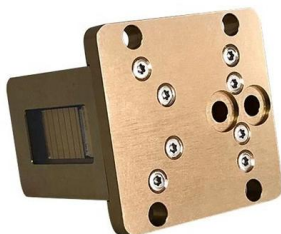

4 core fiber optic termination box

Discover 4 core fiber optic termination boxes with IP65 waterproof design, ideal for FTTH networks. Supports fiber optic cable assemblies, OEM available.