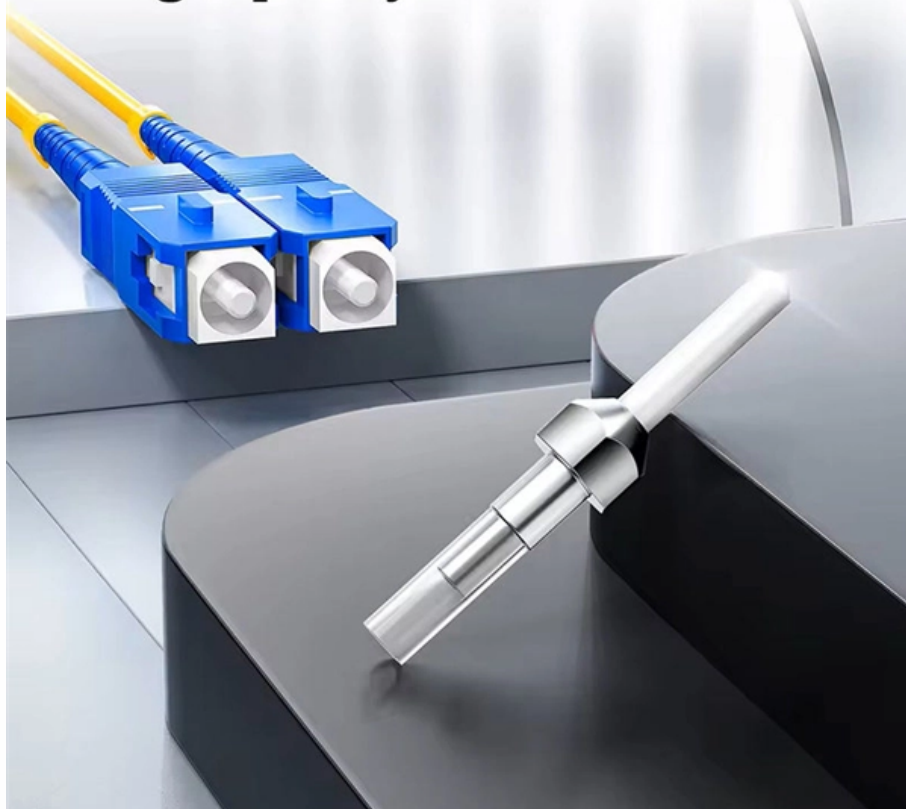

Jx-f distribution box

High-quality ceramic ferrule

Jx-f distribution box

JXF distribution box, FULE ELECTRIC CO., LTD.

Metering control box for users such as residential buildings. This product complies with the requirements of GB7251.12-2013 "Low-voltage complete switchgear and control equipment", IEC60439-2:2011

JXF Series Power Distribution Box

1 Technical Parameters JXF Series Power Distribution Box product is box assembled with various control functions by customer-selected components, and there are many box sizes and

JXF Series Power Distribution Box

JXF Series Power Distribution Box product is box assembled with various control functions by customer-selected components, and there are many box sizes and specifications and the size of

JXF low-voltage distribution box

We will present the performance, safe operation methods, and technical parameters of JXF low-voltage distribution box

JXF Power Distribution Box-Ruixien Electric

There are knock-out holes on the top and bottom of the box. Multi-pipe incoming lines can be reserved for flexible perforated plates, and the rated current can