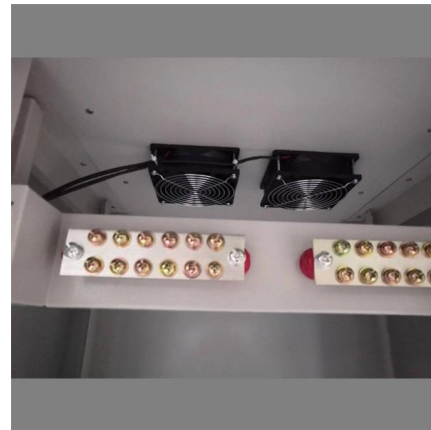

JXF Series Power Distribution Box

1 Technical Parameters JXF Series Power Distribution Box product is box assembled with various control functions by customer-selected components, and there are many box sizes and

JXF Series Power Distribution Box

JXF Series Power Distribution Box product is box assembled with various control functions by customer-selected components, and there are many box sizes and specifications and the size of