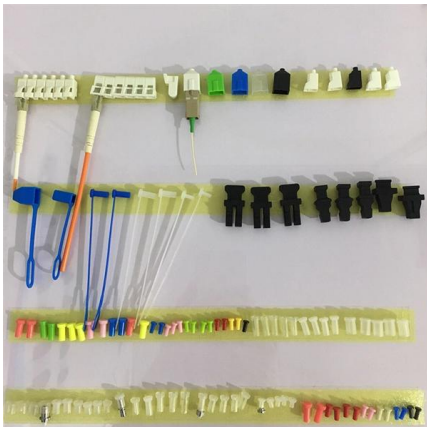

Low Voltage Distribution Box JXF Series

We're professional low voltage distribution box jxf series manufacturers and suppliers in China, specialized in providing excellent quality customized products.