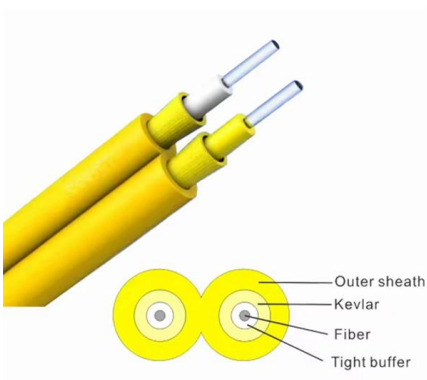

Cable trays, wide span , OBO

Cable trays - Cable trays, wide span.

Long-Span Cable Tray , Heavy-Duty Support for Large Industrial Cable

Engineered for long distance cable routing, long-span cable tray offers high load capacity and strong structural durability for industrial applications.

Joint large span set

Joint large span set CT-JLS-SET Connect with BN06-10 Coated finishing available on demand. RAL colour code to be confirmed on your order.

Cable Tray Joint Large Span , Trayco

Cable Tray Joint Large Span CT-JLS Connect with BN06-10 Coated finishing available on demand. RAL colour code to be confirmed on your order.