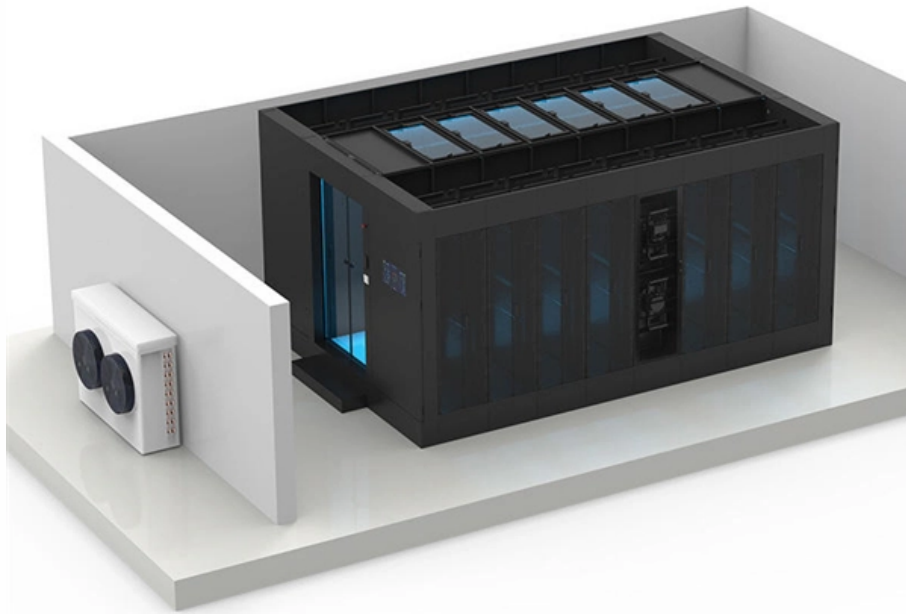

Large-span cable trays near Denmark

Large-span cable trays near Denmark

Long-Span Channel Cable Tray System

The length of the ordinary bridge is about 2M, and the length of the large span bridge can be customized, 3m, 6m,8m,12m. The long-span cable tray adopts the

B-Line series Cable Tray Design Considerations

Is your cable tray system optimized for safety, dependability, space and cost savings? Cable tray (or cable ladder) systems are a popular alternative to electrical conduit systems, as they have an

Cable routing under the toughest conditions

Optimum power supply Industrial plants and technical companies require effective cable routing. Our cable trays and cable ladders from the wide span system ensure that cables can be routed easily

WPR wide-span cable trays easily conduct cables even over large intervals of up to eight metres between fixtures. The weight-optimised wide-span cable trays have high load-bearing

Stago Cable Trays

Stago Cable Trays - Fleksibel løsning til fremføring af kabler.