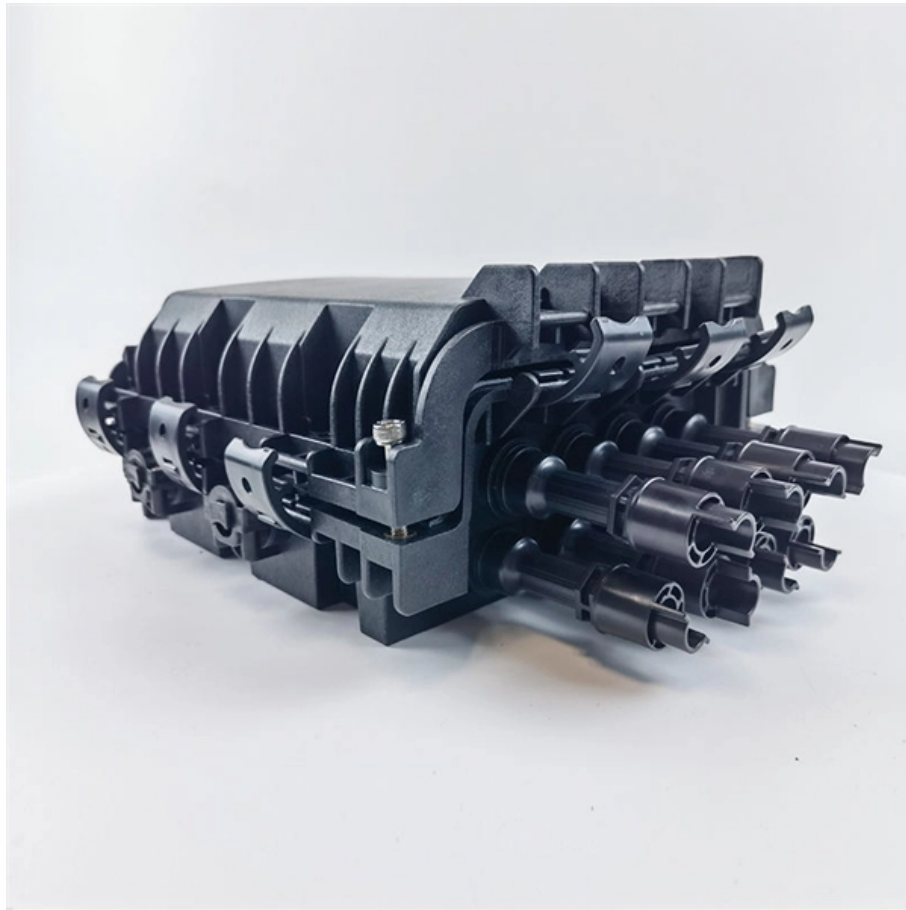

# **Lebanese cable tray elbows are of good quality**

## Lebanese cable tray elbows are of good quality

---

### Choosing the Right Elbow for Ladder Cable Trays

It's important to know how to choose the right elbows for ladder cable trays to ensure secure and efficient cable installation. In this article, we will provide you with detailed information

### cable tray system

A cable tray system is an assembly of metallic cable tray sections and accessories, that forms a rigid structural system to support cables.