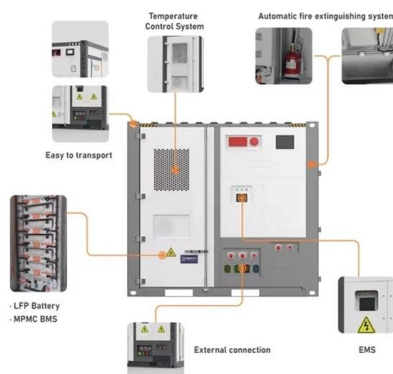

Fibre Optic Connectors

Discover LEMO's high-performance fiber optic connectors for high-speed data transmission and reliable coaxial connectors for local networks, ideal for telecommunications and networking.