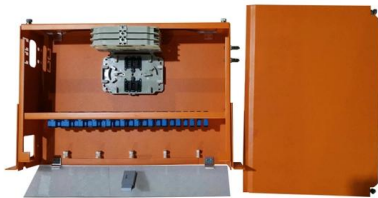

Amazon : Wall Mount Electrical Box

Find quality wall mount electrical boxes for residential and commercial use. Explore surface mount, weatherproof, and junction box options on Amazon.