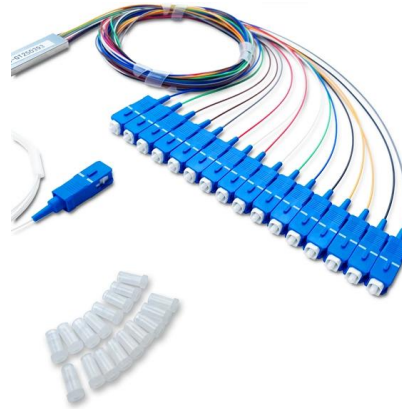

Amazon : Wall Mount Electrical Box

Find quality wall mount electrical boxes for residential and commercial use. Explore surface mount, weatherproof, and junction box options on Amazon.