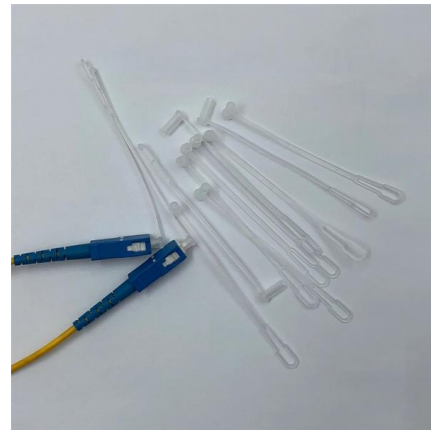

electrical

1 What kind of electrical box can be used in a kitchen island cabinet for a single duplex receptacle, where there is no structural members to attach an

Electrical Boxes for Wiring Installations , Lowe's

Explore options for electrical boxes that securely house wiring connections and devices to support safe and organized installations in homes and buildings.