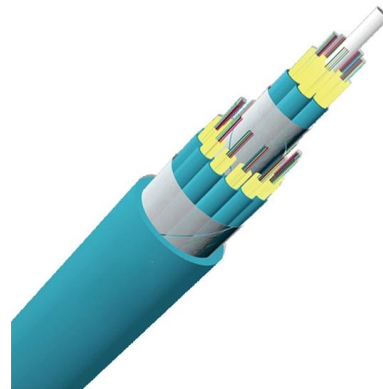

How To Install An Electrical Wiring In A Kitchen Island

To wire a kitchen island for receptacles, MC cable is used, and a trench in the concrete for a PVC conduit is cut. To install outlets on a kitchen