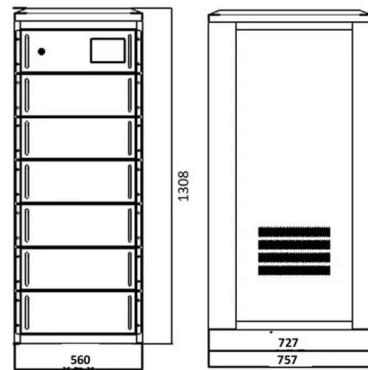

Simon wall-mounted junction boxes are designed to protect connections and can even be used as a template during installation. Translucent models allow you to

Surface Mount Electrical Boxes & Wall Mount