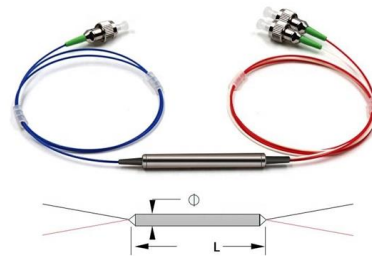

This section provides an overview for terminal blocks as well as their applications and principles. Also, please take a look at the list of 131 terminal block

Distribution Terminals >> FTG - Friedrich Göhringer

The distribution blocks and device terminal blocks from the FIX block system are available ready to connect in different cross-sections, mounting types, and colors.

Amazon : Low Voltage Splitter

2Pcs Low Voltages Wire Splitter 1 Input 6 Output LED Lighting Connectors, Junction Hub Connector Block for LED Strips Lighting Distribution Electrical Terminals