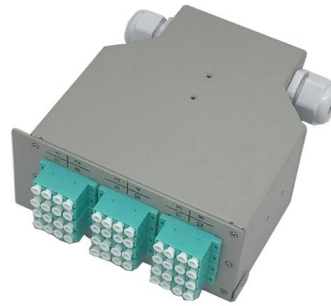

Low-voltage distribution box terminal block manufacturer

Low-voltage distribution box terminal block manufacturer

Power distribution block

Find your power distribution block easily amongst the 58 products from the leading brands (Littelfuse, Nordel, ZELEC,) on DirectIndustry, the industry specialist for your professional purchases.

Low Voltage Distribution Box Manufacturer & Supplier

A low voltage distribution box is an essential component used to receive, control, and distribute electrical power within systems operating below 1 kV. It houses circuit

Terminal Block - Toho Technology

Low Voltage to High Voltage o Compact, low-voltage, space-saving terminal blocks for controllers. o High-density high-voltage insulation terminal blocks for power

Unipolar Junction Box Distribution Box Gkukk 80A Brass Terminal for Low

UKK160 DIN Rail Terminal Block Box Single Pole 1000V

Product Description [Single Pole Terminal Junction Box] : Rated at 1000v ac dc and 160a, supporting multiple outputs, ideal for distribution and high voltage cabinets.