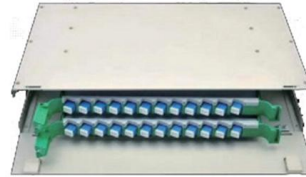

CABLE MANAGEMENT SYSTEMS CABLE TRAYS & ACCESSORIES

Basket Trays & Accessories tions fast and simple with limited need for tools. Its design allows for con inuous airflow, and prevents heating up of cables. SFSP's Basket Tray comes in a full range of sizes