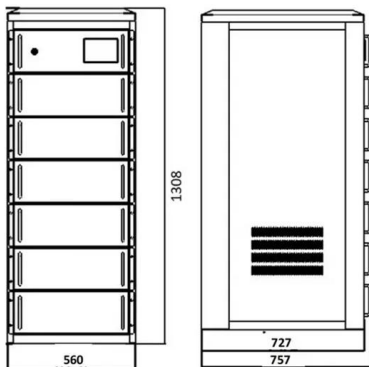

Resources for Cable tray and ladder systems

Submittals for cable ladder and tray Eaton's submittal builder tool for B-Line series cable ladder and tray allows you to easily filter, select and download straight