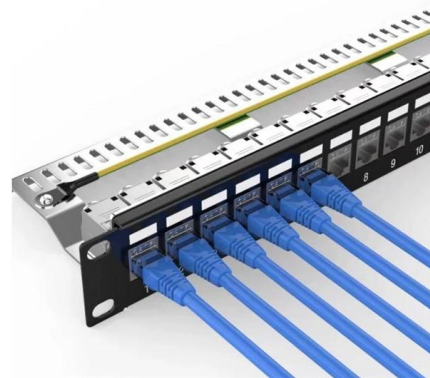

OLT

Our Optical Line Terminal (OLT) is the central controller of any Passive Optical Network--efficiently managing data, voice, and video across multiple

10G SFP+ OLT Module , Access Network , DAA , Harmonic

A 10G small form-factor pluggable (SFP) optical line terminal (OLT) to add passive optical network (PON) services for fiber-to-the-anything (FTTx).

ZTE ZX10 C600 Optical Line Terminal

At the forefront of this evolution stands the ZTE ZX10 C600 Optical Line Terminal (OLT), a large-capacity optical access platform designed to meet

Cisco 10G Routed PON ONT Data Sheet

These 10G optical network terminals for fiber-to-the-premises applications can be managed remotely and are interoperable with the Cisco Routed PON solution. Three models offer a