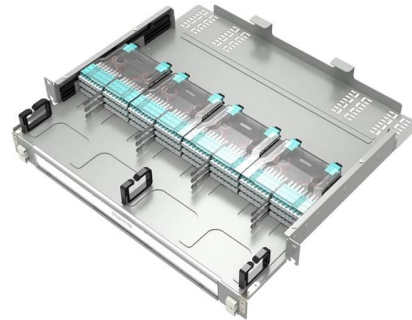

12 cores Fiber Optic Enclosure Plastic optical fiber

The Scope of application is :aerial,underground,pipeline,handhole.The ambient temperature ranges from -40 to 65?. Specifications: Max. Capacity. Warranty :