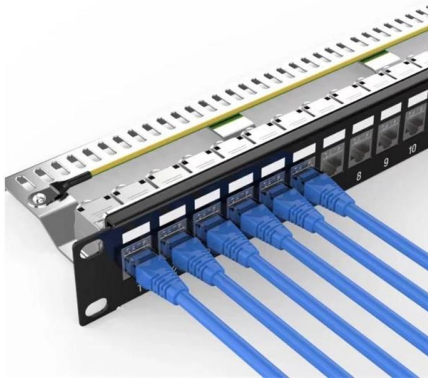

12 cores Fiber Optic Enclosure Plastic optical fiber

The Scope of application is :aerial,underground,pipeline,handhole.The ambient temperature ranges from -40 to 65?. Specifications: Max. Capacity. Warranty :