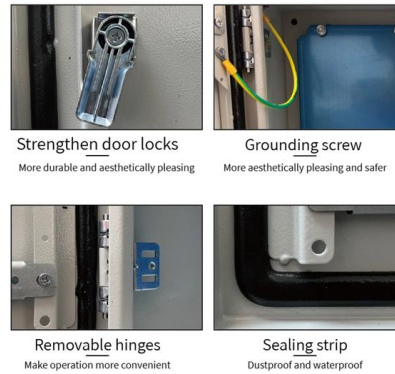

Ultimate Guide to Fiber Optic Distribution Box: Types

Fiber optic technology has revolutionized the telecommunications industry, enabling faster and more reliable data transmission. One essential