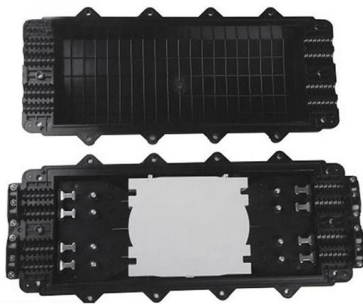

Fiber Terminal Box VS. Junction Box: What is the

Imagine your fiber optic network as a high-speed information highway. Just like highways require exits, interchanges, and connections to reach homes