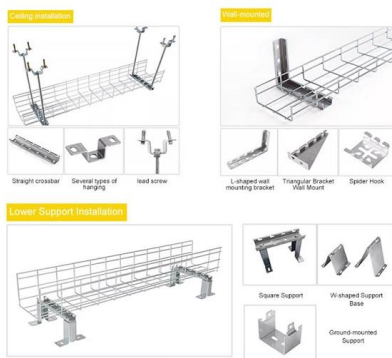

Effective weatherproofing for cable trays , Jones

The best method for weatherproofing cable trays will depend on whether the cables are entering the building through a vertical wall penetration or

Enhancing Workplace Safety with Cable Trays , Reducing Hazards

Improve workplace safety by reducing hazards and accidents with the installation of cable trays. Learn about the benefits, best practices for installation, and maintenance tips that can help

A Guide to Installing and Supporting Electrical Cable Trays

A professional guide to installing electrical cable tray systems per NEC Article 392. Covers support, securing cables, and fill calculations.

INSTALLATION METHOD

Cable entry seal system - better than gland, plate