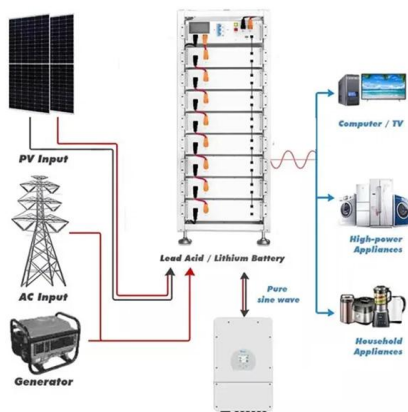

CABLE MANAGEMENT SYSTEMS CABLE TRAYS & ACCESSORIES

We manufacture a wide range of products capable of providing the characteristics which respond to the proposed application, along with quality of assembly, speed of installation, and cost-saving cable trays.