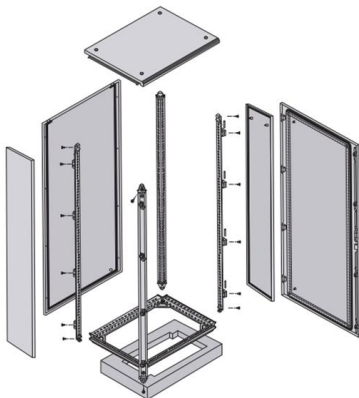

Modular and Micro Data Center Intelligence Service

Part of the Cloud & Data Center Service Area Package Complete coverage of the modular data center, micro data center, rack and rack power distribution unit (PDU) markets.