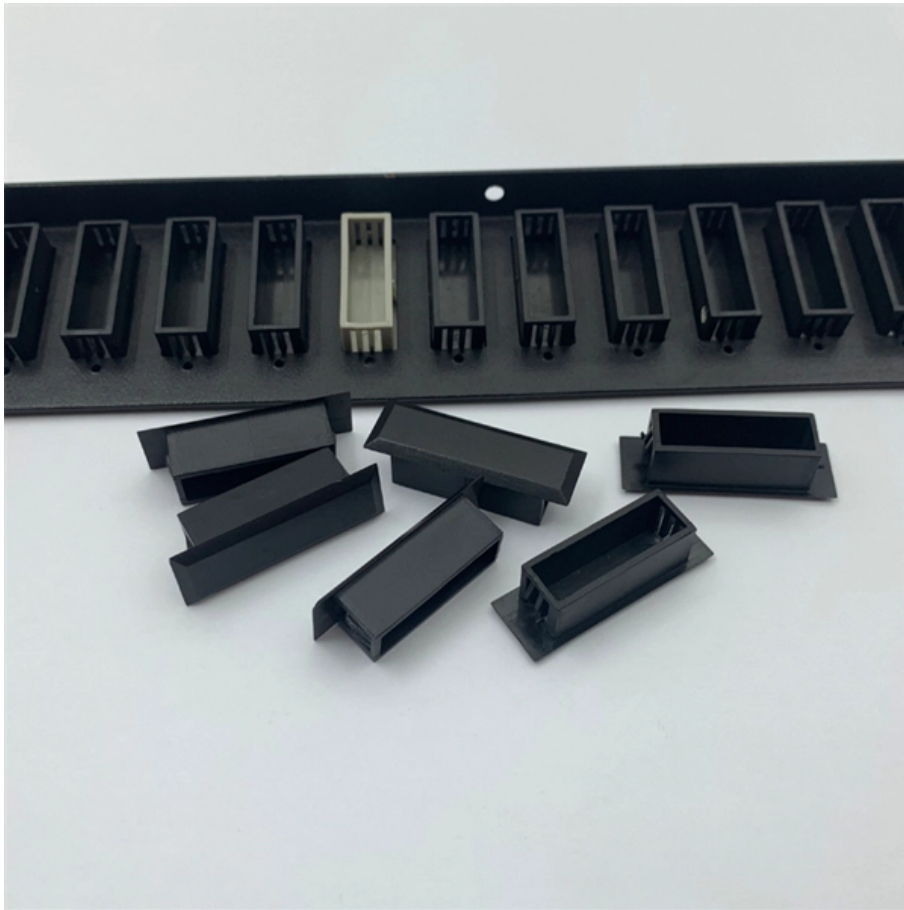

Miniature Modular Glass Partition

Miniature Modular Glass Partition

Movable Glass Wall System by Modernfold , ModernfoldStyles

Movable Glass Wall Systems by Modernfold add new openness to your space plans, making natural light a welcome addition to any design.

Mini modular system

Modular system for partition walls, furnishings and exhibition stands. Bearing supporting profiles are easily combinable and suitable for realization of partition walls, furnishing complements, desks or