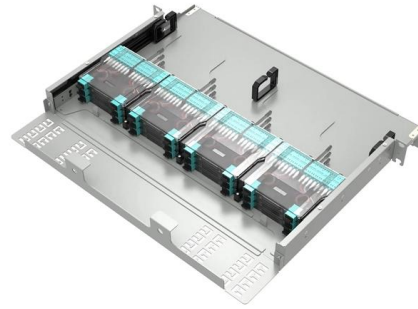

Partitions

Elegant and cost-effective, open yet undisturbed - our partition systems combine a whole range of advantages. No other material lets so much light into the building

Glass Partitions from IMT is the perfect modular office solution

IMT's industry leading glass partitions can provide the perfect modular partition solution for your office. Contact us today to find out more!

GLASS PARTITION WALLS

When it comes to creating rooms within rooms: our glass partitions integrate sliding doors or single-action doors into frames in a uniform design. For system-atic room architecture. Here, narrow