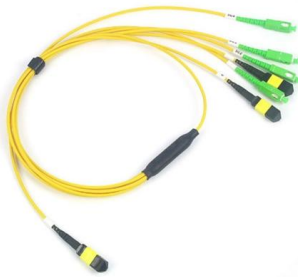

Portable Power Distribution

Trystar's portable distribution solutions also extend into innovative mobile energy platforms, such as GridPak: towable, hybrid portable power systems that combine