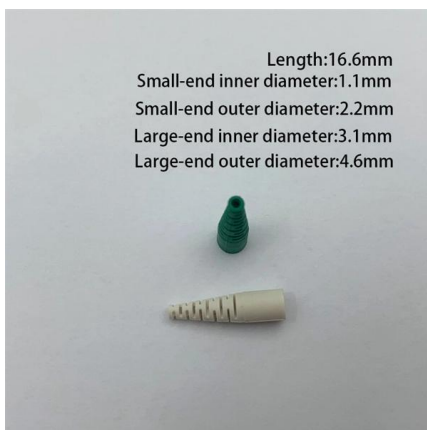

Wiley Online Library , Scientific research articles, journals, books

Hier sollte eine Beschreibung angezeigt werden, diese Seite lässt dies jedoch nicht zu.

Mobile Power Distribution Box for Outdoor Job Sites - DDY GROUP

Outdoor Waterproof Construction Site Mobile Power Distribution Box Overcoming Unreliable Power Sources at Job Sites This mobile power distribution box helps solve unstable and unsafe power

DISTRIBUTION BOX HIRE , Stuart Power

Distribution box hire offers excellent power distribution and safety to work alongside your generator. Our power distribution boxes offer the ultimate in portable power

Quality Portable Distribution Box & Mobile Power Distribution Box

China leading provider of Portable Distribution Box and Mobile Power Distribution Box, ZHEJIANG HANBEN ELECTRICAL CO., LTD. is Mobile Power Distribution Box factory.