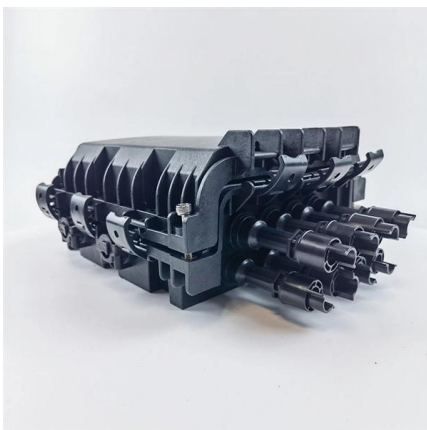

FS 4-Slot 2U Modular Chassis Switch for Data centre

This data centre switch delivers high performance with industry leading TD3 BMC chip to maximise the connectivity needing of today's data centres and supports stacking, PFC/ECN, VXLAN, MLAG, etc.