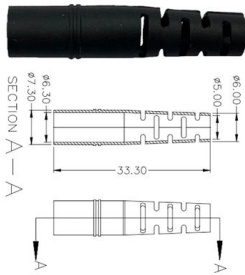

Temporary Construction Power Box Guide: Portable Distribution

Learn how temporary power boxes work on construction sites. Discover how E-abel portable distribution cabinets and IP67 waterproof connectors ensure safe and reliable job site

Industrial Construction Site Power Distribution Boxes

Industrial Construction Site Power Distribution Boxes Electrical Enclosure, Find Details and Price about Boxes Electrical Enclosure Distribution Boxes Electrical

CONSTRUCTION CABINETS

Electrical distribution cabinets and boxes Labérine Énergie offers a complete range of electrical distribution cabinets. These site enclosures simple in design and robust in construction, comply with