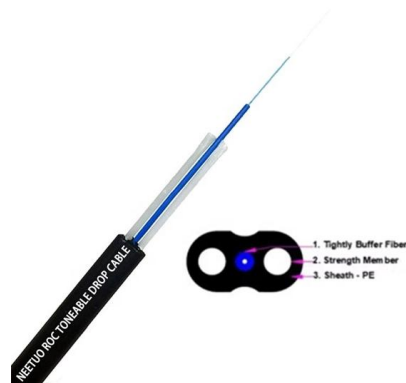

CONSTRUCTION SITES

68 Q-BOX ACS Thermoplastic boards with optimum impact and weather resistance, ideal for primary and secondary distribution on construction sites, shipbuilding sites or temporary uses. Available in