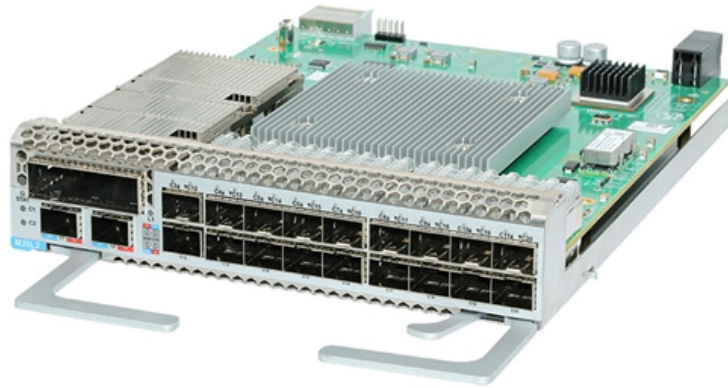

Syropy AI Connectivity

Monaco Construction Site Electrical Distribution Box Manufacturing Plant

Monaco Construction Site Electrical Distribution Box Manufacturing

WALTHER-WERKE: Construction site power distributors

All Bosecker construction site power distributors are manufactured in accordance with these standards and are unit checked before shipping. As part of our quality management system, each construction

Construction Site Electrical Panel Setup , Distribution Board Wiring

In this video we are showing a complete Construction Site Electrical Distribution Panel setup. This includes MCCB, MCB, DB boxes, cable management, earthing and load distribution for machines.

Temporary Power Distribution Boxes for Electrical