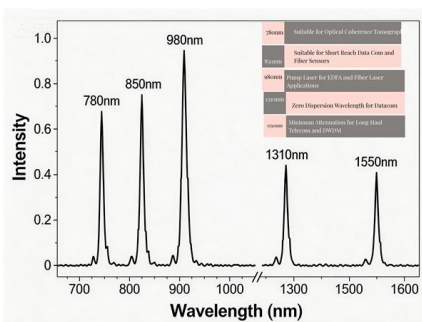

Cable trays

We offer a wide range of cable tray systems to support tubing, electrical cables and instrumentation. Our cable trays are produced in fit for purpose materials like