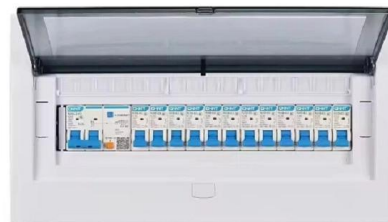

Resources for Cable tray and ladder systems

Download submittals for B-Line series NEMA type cable ladder and tray Eaton's submittal builder tool for B-Line series cable ladder and tray allows you to easily