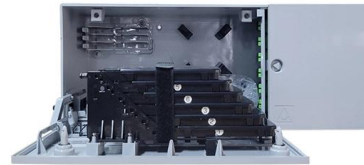

Multicore Fiber (MCF): Revolutionizing Data Density

? What Exactly is Multicore Fiber? In simple terms, a Multicore Fiber is a single strand of glass fiber that contains multiple independent light-guiding