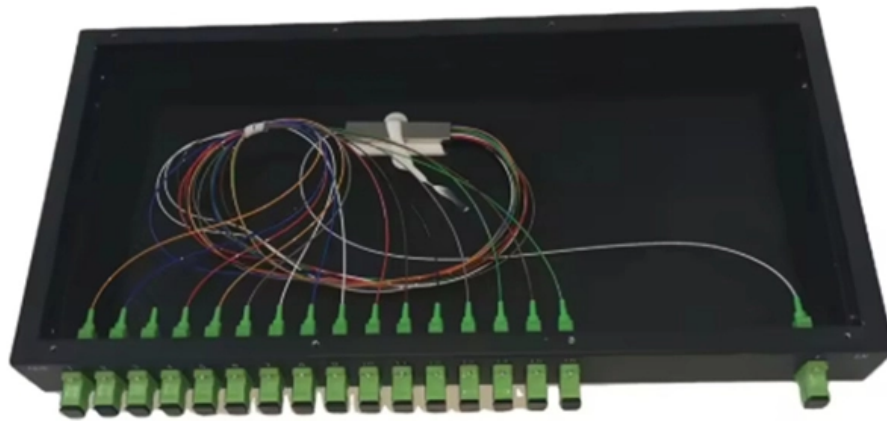

Multimode Dual-Core Fiber Optic Box

Multimode Dual-Core Fiber Optic Box

How Many Core In Fiber Optic Cable Do I Need

This is because apart from one-core optical fiber, there are basically no optical cables with an odd number of cores, such as three-core, five-core, etc. It is

Multicore Optical Fiber , Lightera

It's designed to offer higher bandwidth capacity compared to traditional single-core optical fibers, enabling the transmission of more signals simultaneously over

Multimode Fiber Types: OM1 vs OM2 vs OM3 vs OM4

How Many Types of Multimode Fiber? Identified by ISO 11801 standard, multimode fiber optic cables can be classified into OM1 fiber, OM2 fiber,

Fibre optic splice boxes multimode by Faber

Faber fibre splice boxes are telescopic with quick release and interchangeable front panel for up to 48 fibres. The front panel is provided with additional holes to fix the adapter with screws. Front panel

Single-mode optical fiber

In fiber optics, a quadruply clad fiber is a single-mode optical fiber that has four claddings. Each cladding has a refractive index lower than that of the core.

Multi-core Fibers - dual core, twisted, space division