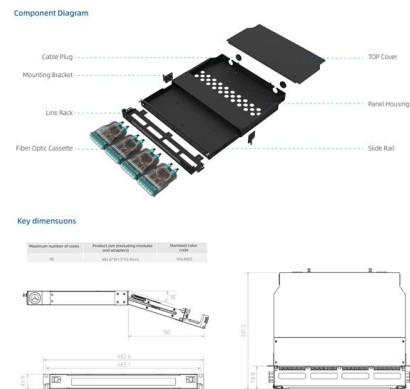

Understand the core difference between simplex (one-way) and duplex (two-way) fiber optic cables to choose the right solution for your network.

Multicore Fiber (MCF): Revolutionizing Data Density

? What Exactly is Multicore Fiber? In simple terms, a Multicore Fiber is a single strand of glass fiber that contains multiple independent light-guiding

Explore CommScope's efficient and scalable fiber splice panels designed for seamless connectivity. Accommodating LC, SC, and MTP/MPO connectors,

4-Port MMF MPO-to-LC Junction Box Industrial

MSU-M4I is a 12-Core MPO to 4x Duplex LC Multi-Mode Fiber Optical Junction Box designed for 850nm wavelength applications. The unit features a 12-Core