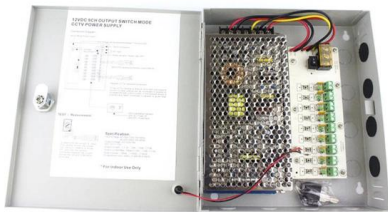

How Many Types of Multimode Fiber? Identified by ISO 11801 standard, multimode fiber optic cables can be classified into OM1 fiber, OM2 fiber,

Fibre optic splice boxes multimode by Faber

Faber fibre splice boxes are telescopic with quick release and interchangeable front panel for up to 48 fibres. The front panel is provided with additional holes to fix the adapter with screws. Front panel

Single-mode optical fiber

In fiber optics, a quadruply clad fiber is a single-mode optical fiber that has four claddings. Each cladding has a refractive index lower than that of the core.

Multi-core Fibers - dual core, twisted, space division