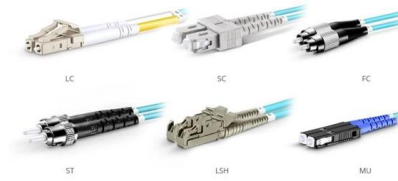

### Cable Trays

Our cable ladder systems are available in Hot-Dip Galvanised (HDG) and stainless steel, with optional aluminium ladder trays for lightweight or corrosion-sensitive

### Cable trays

We offer a wide range of cable tray systems to support tubing, electrical cables and instrumentation. Our cable trays are produced in fit for purpose materials like

## cable tray technical specifications

Screwed connections have been designed to withstand the mechanical stresses during the installation and normal use and will not cause damage to cables when correctly inserted. Screwed connections