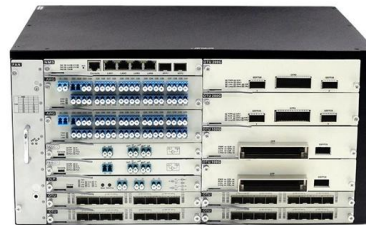

Cable Tray Manufacturing Unit

Find verified Cable Tray Manufacturing Unit suppliers, manufacturers, and exporters in Nauru on VyaaparOne. Explore listings on a trusted B2B marketplace to boost your business growth.

Cable trays

We offer a wide range of cable tray systems to support tubing, electrical cables and instrumentation. Our cable trays are produced in fit for purpose materials like