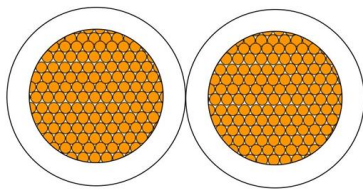

What is a Patch Panel?

What is a patch panel? A patch panel in a local area network (LAN) is a mounted hardware assembly that contains ports that are used to connect and