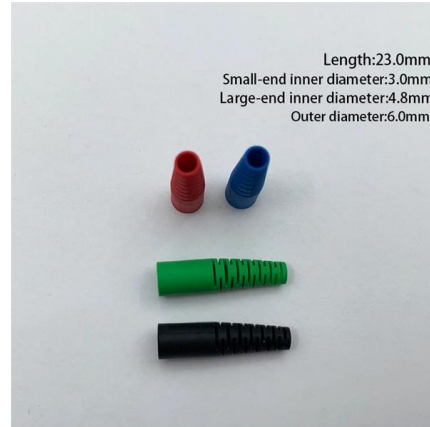

What Is Bridge Mode on a Router, and Why Should You

If your router supports true bridge mode, you should experience zero network problems from using it. In true bridge mode, the network traffic from the