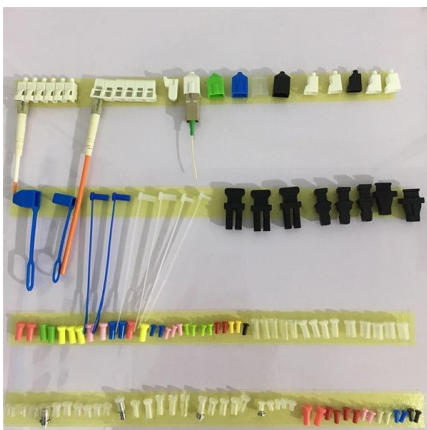

Glasfaseranschluss einrichten: ONT & Router

Erfahren Sie, wie Sie Ihren TNG Glasfaseranschluss schnell und einfach einrichten.

OMEN Gaming Laptops

Shop high-performance OMEN gaming laptops at HP®. Discover powerful features and immersive gameplay. Find your perfect OMEN laptop today.

XTran

The underlying MPLS-TP technology of Belden's Xtran avoids the complexity of generic telecom solutions developed for service providers. Thanks to its

Fiber ONT , Nokia

Your optical network terminal is your face to your customer, so it had better be good. Get the best fiber ONT for your FTTH broadband services. Read more.