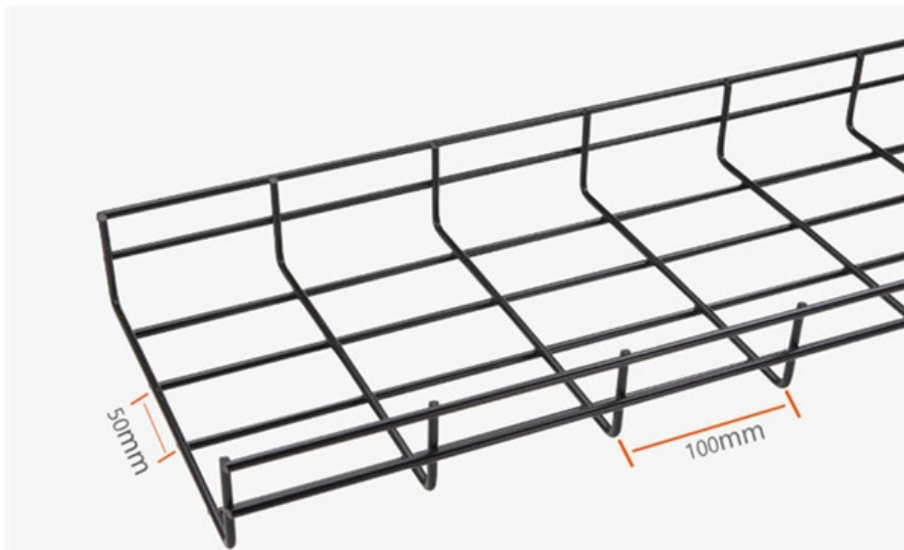

New Type of Cable Trays for Computer Room

New Type of Cable Trays for Computer Room

50km/spool

Types of Cable Trays - Purpose, Advantages,

Cable tray is alternatives to wire ways and electrical conduits, which completely enclose cables. Study types of cable trays, purpose, advantages.

CABLE TRAY SYSTEMS GUIDE

Hubbell's NEXTFRAME® Ladder Tray is the effective and widely used cable runway that supports and delivers bundles of cable between cabinets, racks, and closets, along walls, and suspended from