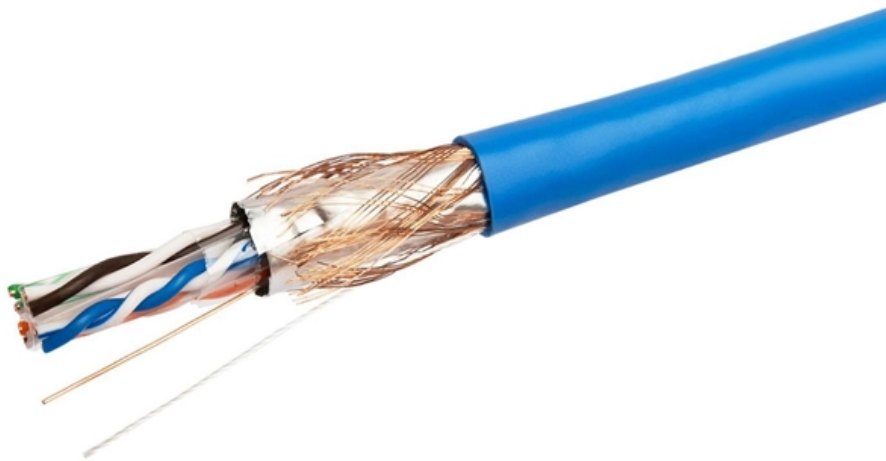

New Zealand ABS pigtail cable brand

New Zealand ABS pigtail cable brand

Pigtail 22 AWG Cable Assemblies - Mouser New Zealand

Pigtail 22 AWG Cable Assemblies are available at Mouser Electronics. Mouser offers inventory, pricing, & datasheets for Pigtail 22 AWG Cable Assemblies.

Allen-Bradley 1492 Interface Modules and Pre-wired

The Allen-Bradley 1492 Interface Module and Pre-wired Cable system is designed to be durable and offers a convenient, efficient solution for connecting and

Dura-Top Pigtails 6mmx940mm

The Dura-top head is designed to reduce tangling & eliminate wear. Uniquely designed hot dipped galvanised pressed steel foot, proven superior ground.

Amazon : Abs Pigtail Connector