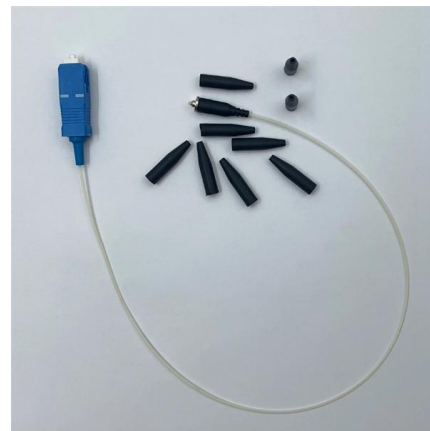

Dura-Top Pigtails 6mmx940mm

The Dura-top head is designed to reduce tangling & eliminate wear. Uniquely designed hot dipped galvanised pressed steel foot, proven superior ground.

Amazon : Abs Pigtail Connector

HELLA ABS Plugs, Sockets, Contacts & Spiral Cable

Click to view ABS Plugs, Sockets & Contacts online from HELLA. 5 / 7 pole & Spiral Cable

OEX 7 Core ABS/EBS Trailer Cable, With Black Sheath

OEX Cable is the premium electrical cable used and trusted by the Automotive industry for decades. Proudly Australian owned and made, all OEX cable contains 99.99% Oxygen-Free high conductivity