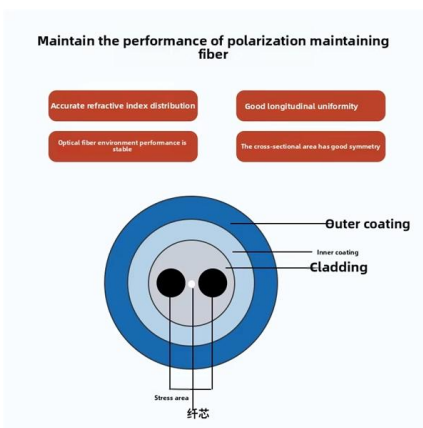

Dura-Top Pigtails 6mmx940mm

The Dura-top head is designed to reduce tangling & eliminate wear. Uniquely designed hot dipped galvanised pressed steel foot, proven superior ground.

Amazon : Abs Pigtail Connector