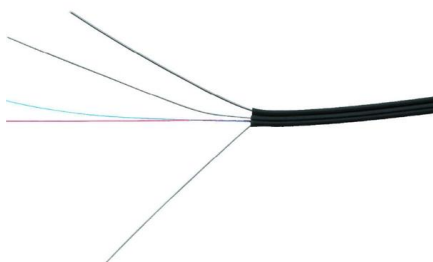

Home

All Your Cable Sorted. Cable Questions ? Call us!
0800 888 636.

Allen-Bradley 1492 Interface Modules and Pre-wired

The Allen-Bradley 1492 Interface Module and Pre-wired Cable system is designed to be durable and offers a convenient, efficient solution for connecting and