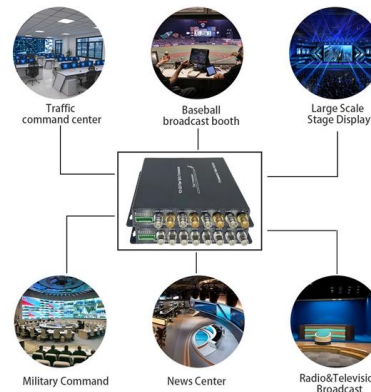

Cable Tray - Rola

Due to variances among colour monitors, operating systems and printers the colours that appear on your screen, throughout our site and printed material may vary.