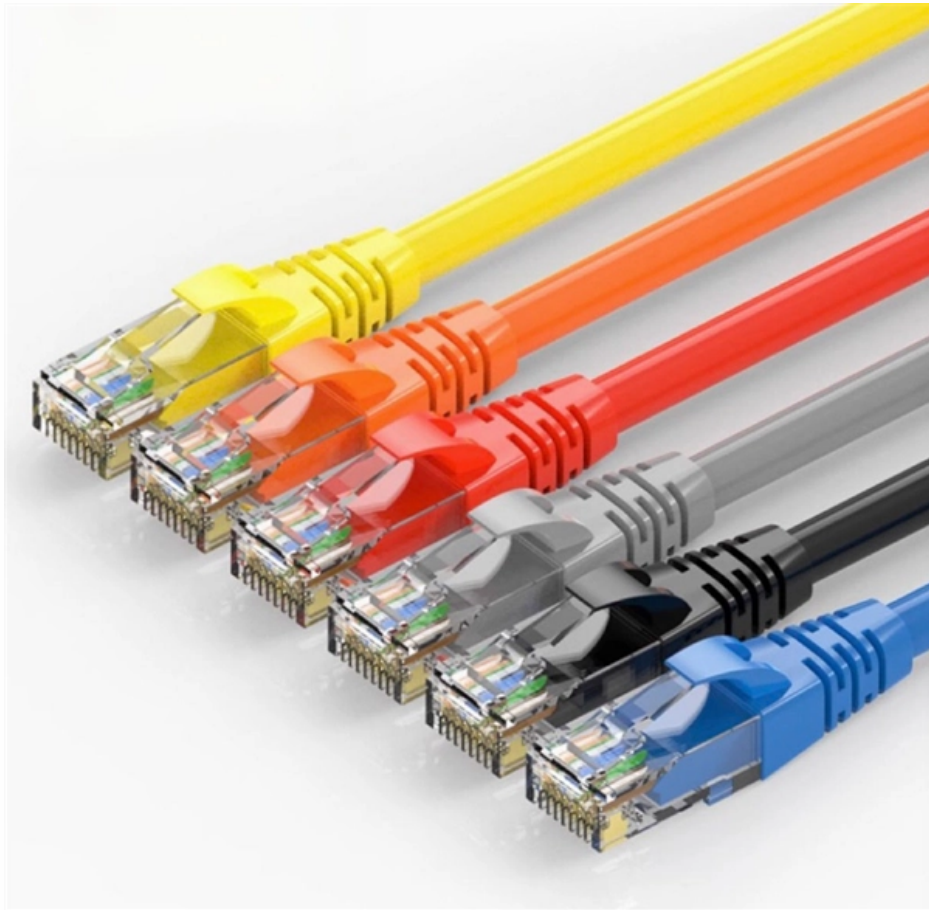

New Zealand Aluminum Alloy Mesh Cable Tray

New Zealand Aluminum Alloy Mesh Cable Tray

FDG Cable Tray and Other Cable Containment Products

Available in a range of cable laying depths and widths, we will have a solution that works for your project. Stocked in a range of Pre-Galv and Hot Dip Galv finishes, FDG Cable Support Products can

Stainless Steel Wire Mesh Trays

Stainless Steel Wire Mesh Trays SEP Wire mesh trays have a standard length of 3metres with side walls of 60mm. Manufactured from Grade

Wire Mesh Cable Trays & Components

Using wire mesh cable tray systems involves selecting the right components, planning the layout, and following precise installation steps. Proper installation