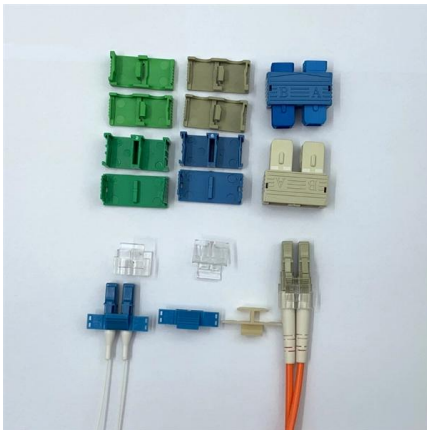

Setup Your Own Router

Get step-by-step support for setting up your own router with Wicked Internet, the leading provider of fast, reliable, and affordable internet in New Zealand. Our support subpage provides helpful resources