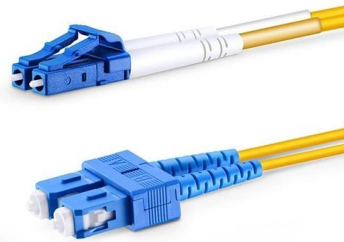

Distribution board cover

Plastic covers are quite often the most used kind of the distribution board cover. As a result of their durability, water resistance, and lightweight nature, they are preferably used.