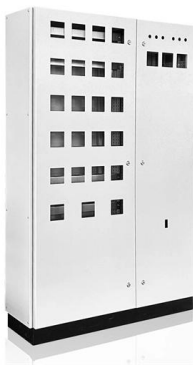

IP65 Waterproof Distribution Protection Box, ABS Plastic

This distribution box is designed for 5 8 12 15 18ways circuit breaker,Not 1 2 4 7 way distribution box can be widely used for both indoor and outdoor applications. ?Easy to Install and Openable Clear Cover

Distribution Boxes - Reliable Electric Pakistan

Reliable Electric is offering Distributions Boxes, these are suitable for various Residential, Commercial, Industrial buildings, industrial applications,Home

New 2023 Creamy Style Electric Meter Box Cover Nordic Decorative

New 2023 Creamy Style Electric Meter Box Cover Nordic Decorative Painting No Drilling Required Power Distribution Box Artwork

Waterproof Electrical Distribution Box, SHPN Series

The Waterproof Electrical Distribution Box, with its high-definition transparent cover, is a transparent panel that not only allows for easy monitoring of the internal