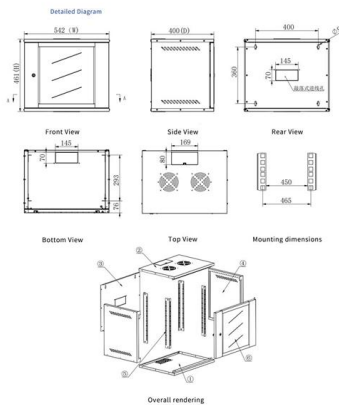

Ultimate Guide to NEMA Cable Ladder Size (NEMA 1)

The Ultimate Guide to NEMA cable ladder sizes (NEMA 1, 2, 3, 4). Compare essential specifications, including side rail heights, load ratings,