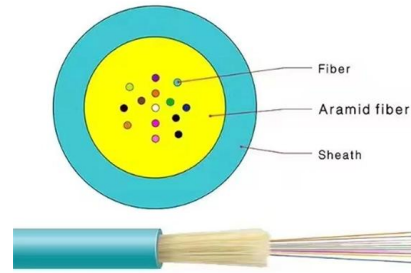

These products are designed to carry heavier cable loads compared to the standard perforated cable trays. This product group offers easiness in vertical applications.

Best practice guide to cable ladder and cable tray

Cable ladder and cable tray systems The following recommendations are intended to be a practical guide to ensure the safe and proper installation of

Contact Us

For datasheets, pricing, or custom high-speed optical interconnect solutions, please visit:
<https://syropy.com.pl>