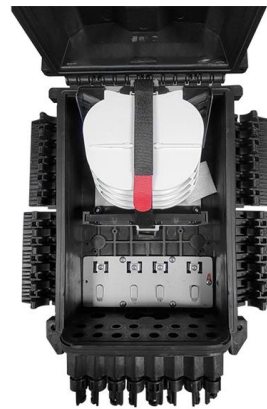

FIBERGLASS CABLE LADDER TRAY

Enduro's fiberglass cable ladder tray is lightweight but tough enough to withstand the toughest industrial conditions.

Cable Tray

Tailored Cable Solutions Our range of components lets you configure a cable tray to route cables through unused space, while keeping them accessible for easy maintenance. Whatever your