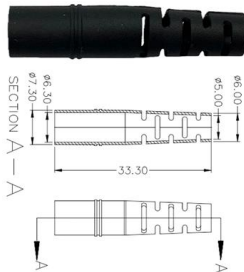

Cable Trays

Cable Trays Cable tray is a system used to safely carry and protect electrical cables along pathways planned specifically for building and facility installations.