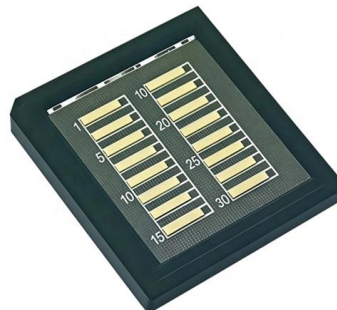

Our Range of Cable Trays and Accessories , Nordic Wire Tray

Our team of experts can help you choose the right cable ladder to suit your application and installation environment. Whether it's handling thin or thick cables, requiring flexibility or needing extra load